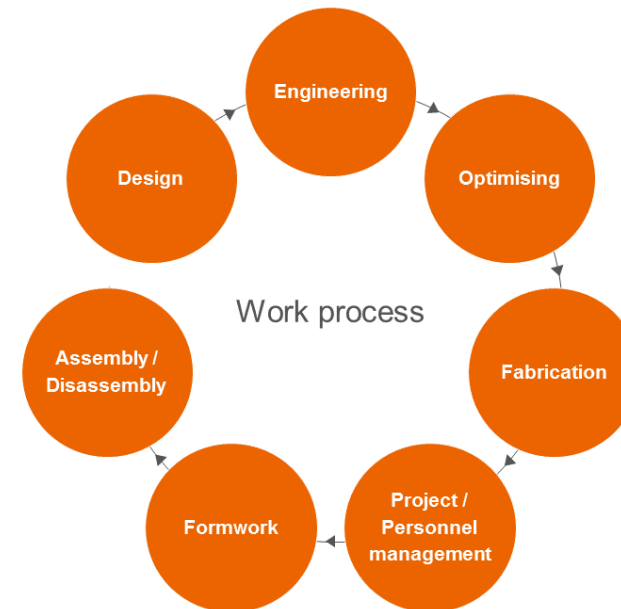

# Formwork systems

✓ the specialist for axisymmetrical reinforced concrete structures

- full-service provider
- consulting and service worldwide
- quality management
- individual and standard solutions
- anchor-free formwork systems
- outstanding technology
- improved procedures and short construction times
- occupational safety
- innovation based on research

# Advantages

---

- ✓ self-supporting formwork systems
- ✓ no shoring needed
- ✓ no through-wall ties
- ✓ easy assembly and disassembly
- ✓ integrated safety and work scaffolding
- ✓ reinforcement and concreting work can be done from the platform
- ✓ low concrete drop height
- ✓ excellent concrete compactability
- ✓ normal crane capacity sufficient
- ✓ experienced on-site construction superintendent and project manager