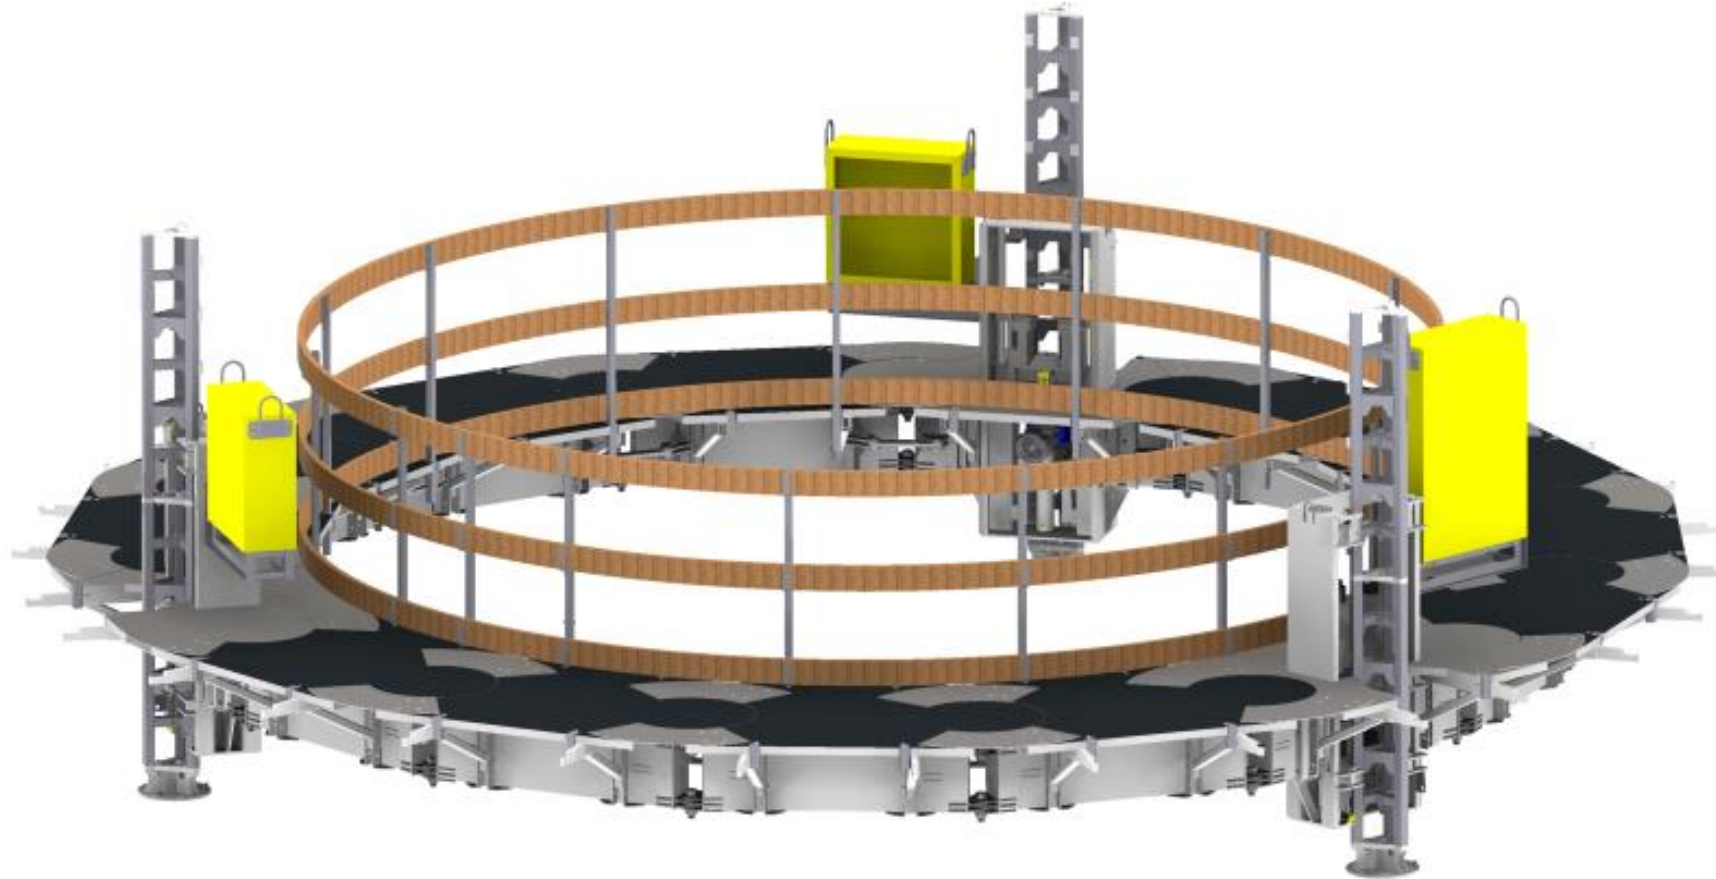

# Advantages

---

- ✓ self-supporting formwork systems
- ✓ no shoring needed
- ✓ no through-wall ties
- ✓ easy assembly and disassembly
- ✓ integrated safety and work scaffolding
- ✓ reinforcement and concreting work can be done from the platform
- ✓ low concrete drop height
- ✓ excellent concrete compactability
- ✓ normal crane capacity sufficient
- ✓ experienced on-site construction superintendent and project manager

# Product news - Formwork Lifting Device

---

FLD – mast climbing platform

- ✓ modular system for axisymmetric structures
- ✓ easy assembly and disassembly
- ✓ adaptable to any diameter
- ✓ climbing without a crane to almost any height
- ✓ integrated work scaffolding for placing of concrete and reinforcement
- ✓ construction time optimization through daily cycles
- ✓ complies with international safety standards
- ✓ applicable in difficult environmental conditions
- ✓ increasing profitability for our customers
- ✓ high precision and maximum safety

# Product news - Formwork Lifting Device

---

FORM FOLLOWS FUNCTION.

**RSB**

Formwork Technology